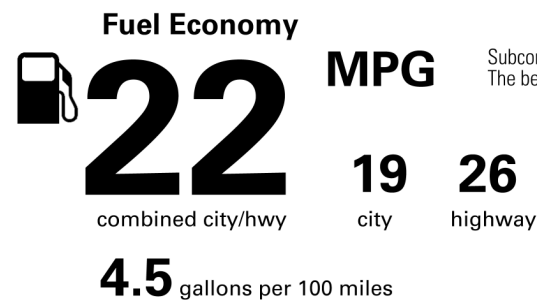

INSTALLED OPTIONS

MANUFACTURER'S SUGGESTED RETAIL PRICE

\$51,330.00

- ** Triple Beam LED Headlamps 1,160.00
- ** Navigation/Mark Levinson Audio Pkg: Navigation System with 10.3-in Color Multimedia Display, Lexus Enform Dynamic Navigation, Dynamic Voice Command, Destination Assist Trials. 4G Network Dependent. See Lexus.com for details. Mark Levinson 17 Speaker 835 Watt Premium Surround Sound Audio System 2,725.00
- ** Park Assist 500.00
- ** Power Moonroof 1,100.00
- ** F SPORT Heated Steering Whl 150.00
- ** All-Weather Floor Liners 170.00
- ** Door Edge Guards 140.00
- ** Illuminated Door Sills 450.00
- ** Cargo Net/Trunk Mat/Wheel Locks & Key Glove 195.00

Created on 2022-01-05 13:23:24 (UTC)

EPA DOT Fuel Economy and Environment

Gasoline Vehicle

You spend \$3,500 more in fuel costs over 5 years compared to the average new vehicle.

Annual fuel cost \$2,000

Actual results will vary for many reasons, including driving conditions and how you drive and maintain your vehicle. The average new vehicle gets 27 MPG and costs \$6,500 to fuel over 5 years. Cost estimates are based on 15,000 miles per year at \$2.95 per gallon. MPGe is miles per gasoline gallon equivalent. Vehicle emissions are a significant cause of climate change and smog.