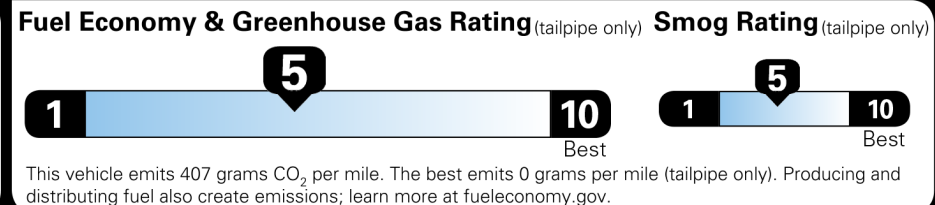

Created on 2022-01-05 13:23:24 (UTC)

EPA DOT Fuel Economy and Environment

Gasoline Vehicle

You spend \$3,500 more in fuel costs over 5 years compared to the average new vehicle.

Annual fuel cost \$2,000

Actual results will vary for many reasons, including driving conditions and how you drive and maintain your vehicle. The average new vehicle gets 27 MPG and costs \$6,500 to fuel over 5 years. Cost estimates are based on 15,000 miles per year at \$2.95 per gallon. MPGe is miles per gasoline gallon equivalent. Vehicle emissions are a significant cause of climate change and smog.